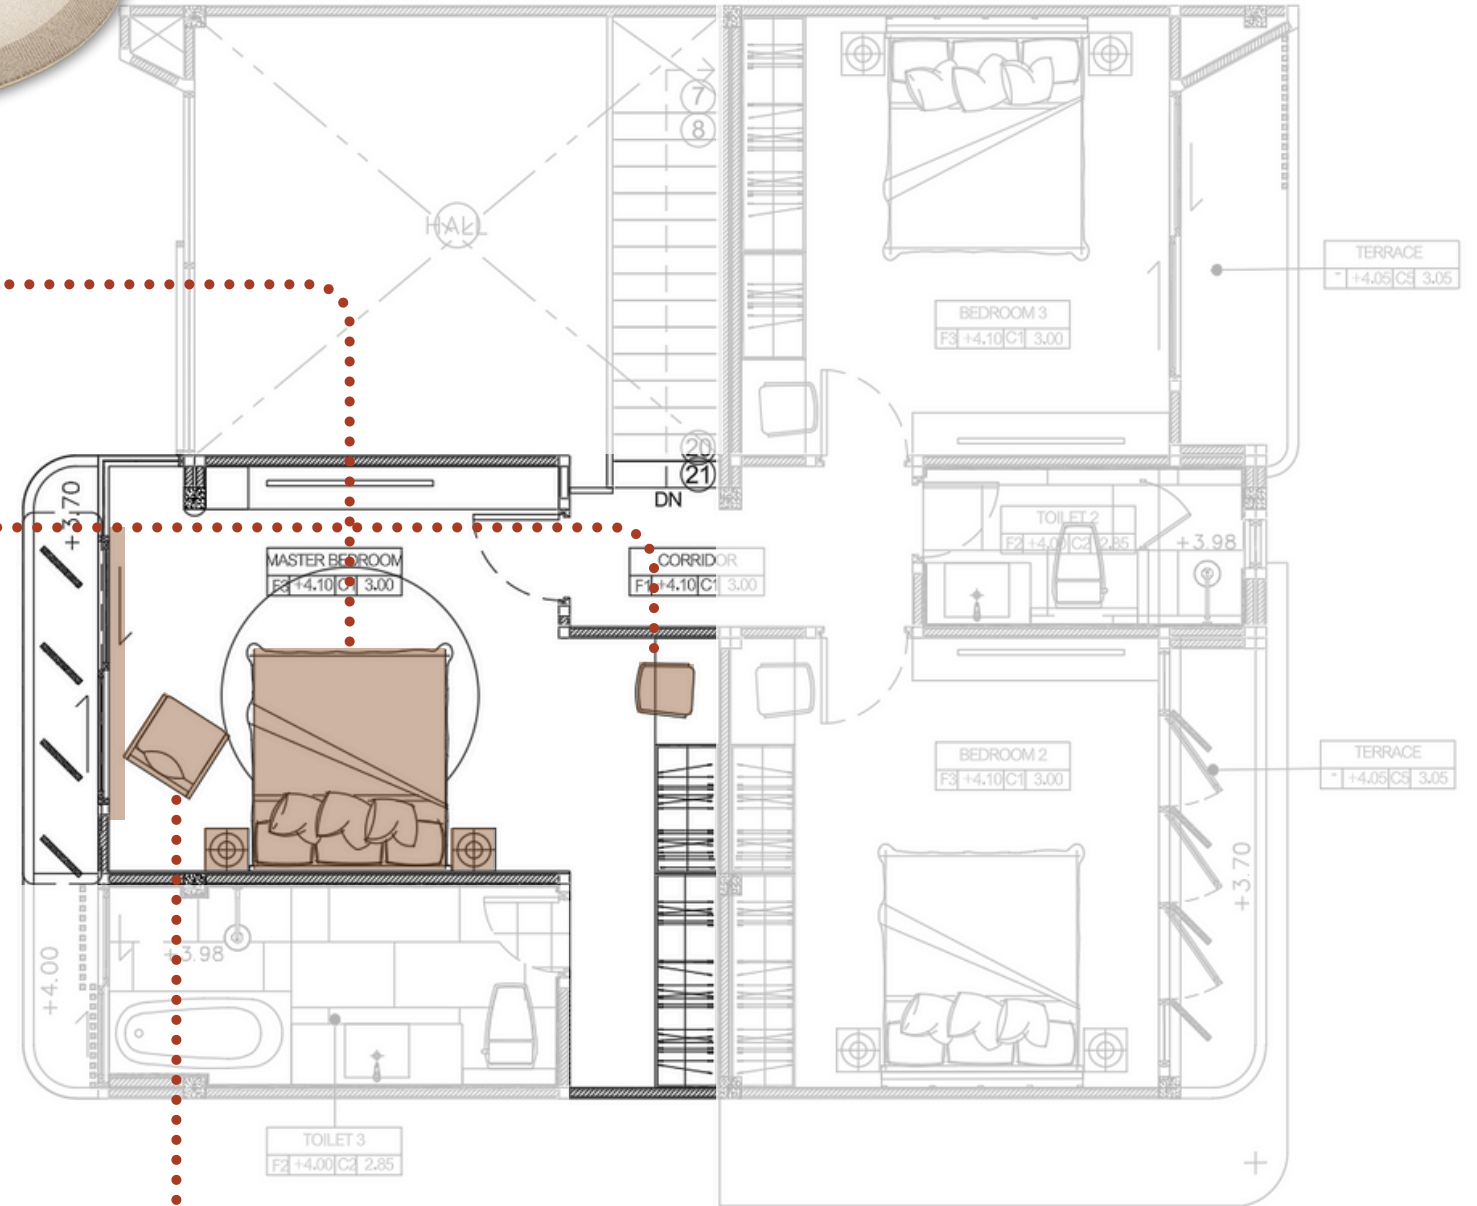

• PANEL PLUS_BRUNO ASH BX1

• PANEL PLUS_BRUNO ASH BX1

AIR COVER

• SYNTHETIC STONE MOCCA MUSHROOM

ISLAND

MATERIAL BOARD BUILT-IN
LIVINGROOM & DINING ROOM

LIVING ZONE
• SOFA CHAIR

LIVING ZONE
• COFFEE TABLE
• CARPET

LIVING ZONE
• SOFA

DINING ZONE
• DINING TABLE
• DINING CHAIR
• BENCH

MATERIAL BOARD FURNITURE LIVINGROOM & DINING ROOM

MATERIAL BOARD BUILT-IN & LOOSE FURNITURE

OFFICE

MATERIAL BOARD BUILT-IN
MASTER BEDROOM

- BEDROOM**
- BED
 - BESIDE TABLE
 - CARPET

- BEDROOM**
- DRESSING CHAIR

- BEDROOM**
- BED CHAIR
 - CURTAIN POLYESTER

MATERIAL BOARD LOOSE FURNITURE
MASTER BEDROOM

MATERIAL BOARD BUILT-IN
BEDROOM 2

- BEDROOM**
- BED
 - BESIDE TABLE