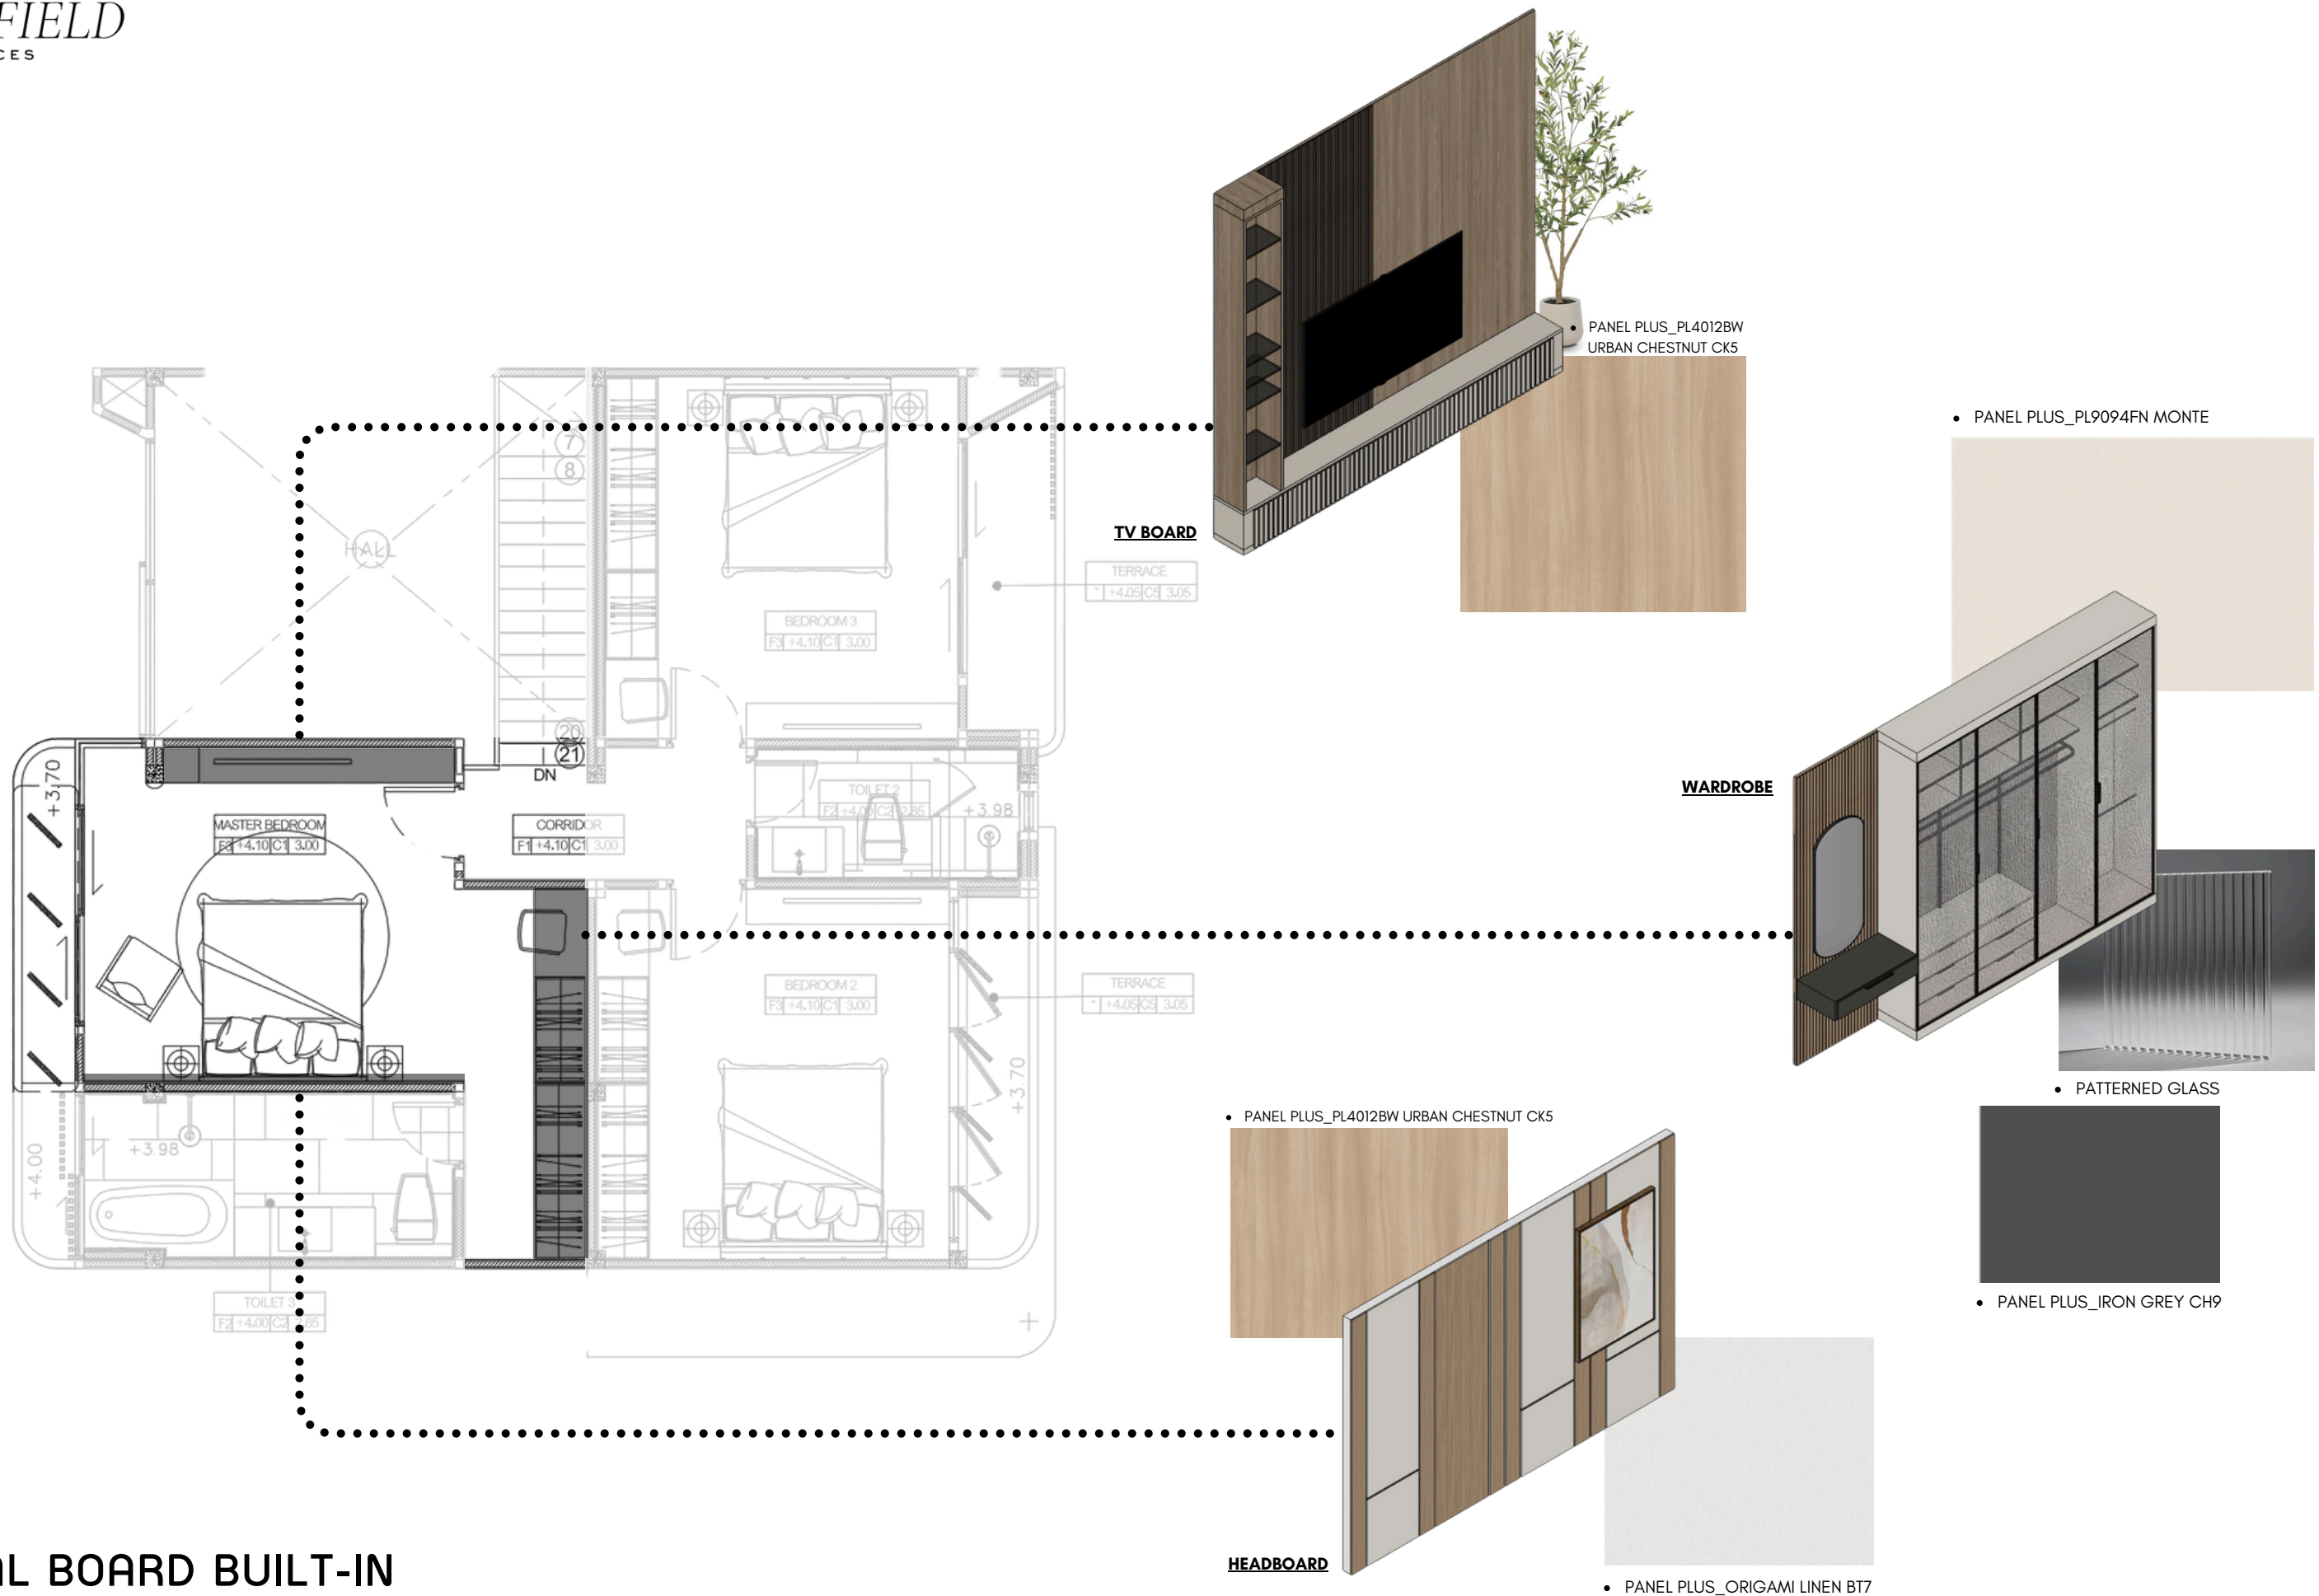

• PANEL PLUS_BRUNO ASH BX1

• PANEL PLUS_BRUNO ASH BX1

AIR COVER

• SYNTHETIC STONE MOCCA MUSHROOM

ISLAND

MATERIAL BOARD BUILT-IN
LIVINGROOM & DINING ROOM

LIVING ZONE
• SOFA CHAIR

LIVING ZONE
• COFFEE TABLE
• CARPET

LIVING ZONE
• SOFA

DINING ZONE
• DINING TABLE
• DINING CHAIR
• BENCH

MATERIAL BOARD FURNITURE LIVINGROOM & DINING ROOM

MATERIAL BOARD BUILT-IN & LOOSE FURNITURE

OFFICE

MATERIAL BOARD BUILT-IN
MASTER BEDROOM

- BEDROOM**
- BED
 - BESIDE TABLE
 - CARPET

- BEDROOM**
- DRESSING CHAIR

- BEDROOM**
- BED CHAIR
 - CURTAIN POLYESTER

MATERIAL BOARD LOOSE FURNITURE
MASTER BEDROOM

MATERIAL BOARD BUILT-IN
BEDROOM 2

- BEDROOM**
- BED
 - BESIDE TABLE