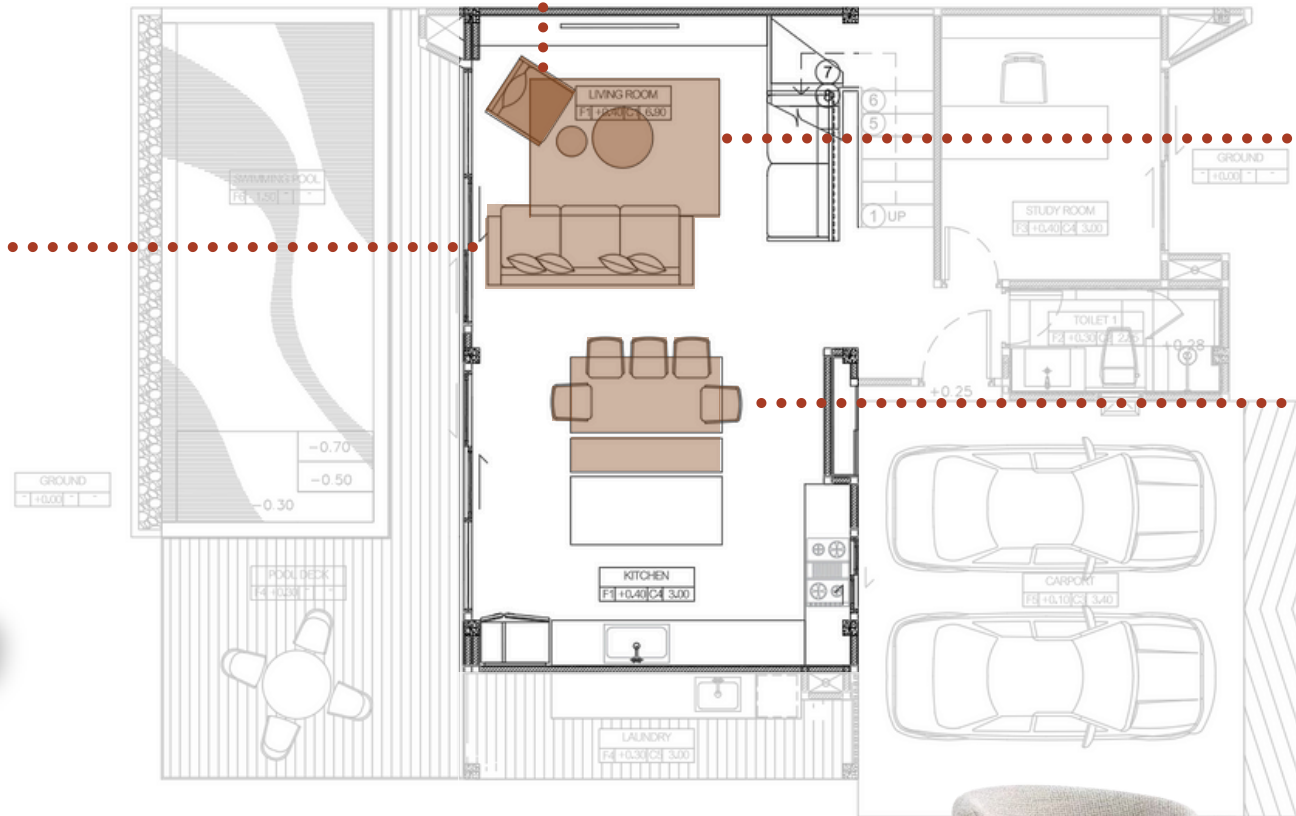

• PANEL PLUS_BRUNO ASH BX1

• PANEL PLUS_BRUNO ASH BX1

AIR COVER

• SYNTHETIC STONE MOCCA MUSHROOM

ISLAND

MATERIAL BOARD BUILT-IN
LIVINGROOM & DINING ROOM

LIVING ZONE
• SOFA CHAIR

LIVING ZONE
• COFFEE TABLE
• CARPET

LIVING ZONE
• SOFA

DINING ZONE
• DINING TABLE
• DINING CHAIR
• BENCH

MATERIAL BOARD FURNITURE LIVINGROOM & DINING ROOM

MATERIAL BOARD BUILT-IN & LOOSE FURNITURE

OFFICE

MATERIAL BOARD BUILT-IN
MASTER BEDROOM