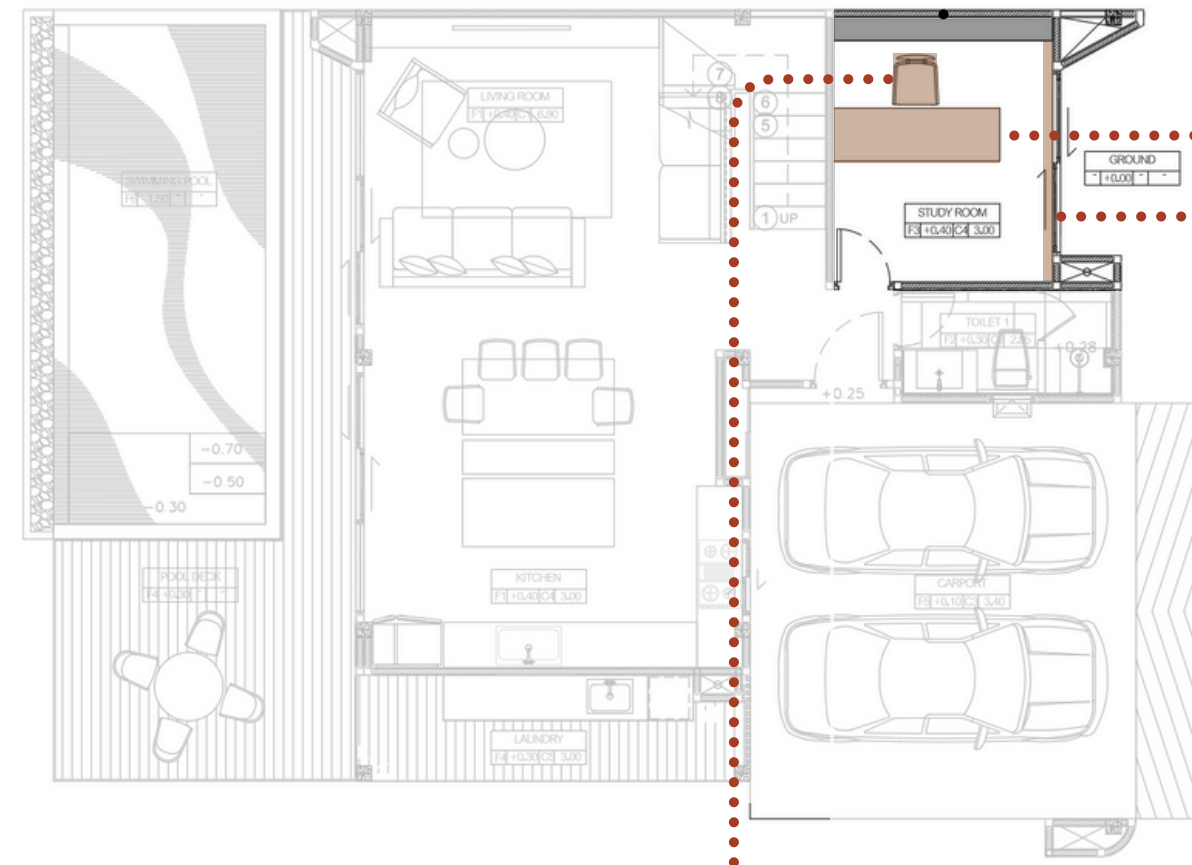

• PANEL PLUS_BRUNO ASH BX1

• PANEL PLUS_BRUNO ASH BX1

AIR COVER

• SYNTHETIC STONE MOCCA MUSHROOM

ISLAND

MATERIAL BOARD BUILT-IN
LIVINGROOM & DINING ROOM

LIVING ZONE
• SOFA CHAIR

LIVING ZONE
• COFFEE TABLE
• CARPET

LIVING ZONE
• SOFA

DINING ZONE
• DINING TABLE
• DINING CHAIR
• BENCH

MATERIAL BOARD FURNITURE LIVINGROOM & DINING ROOM

MATERIAL BOARD BUILT-IN & LOOSE FURNITURE

OFFICE

MATERIAL BOARD BUILT-IN
MASTER BEDROOM