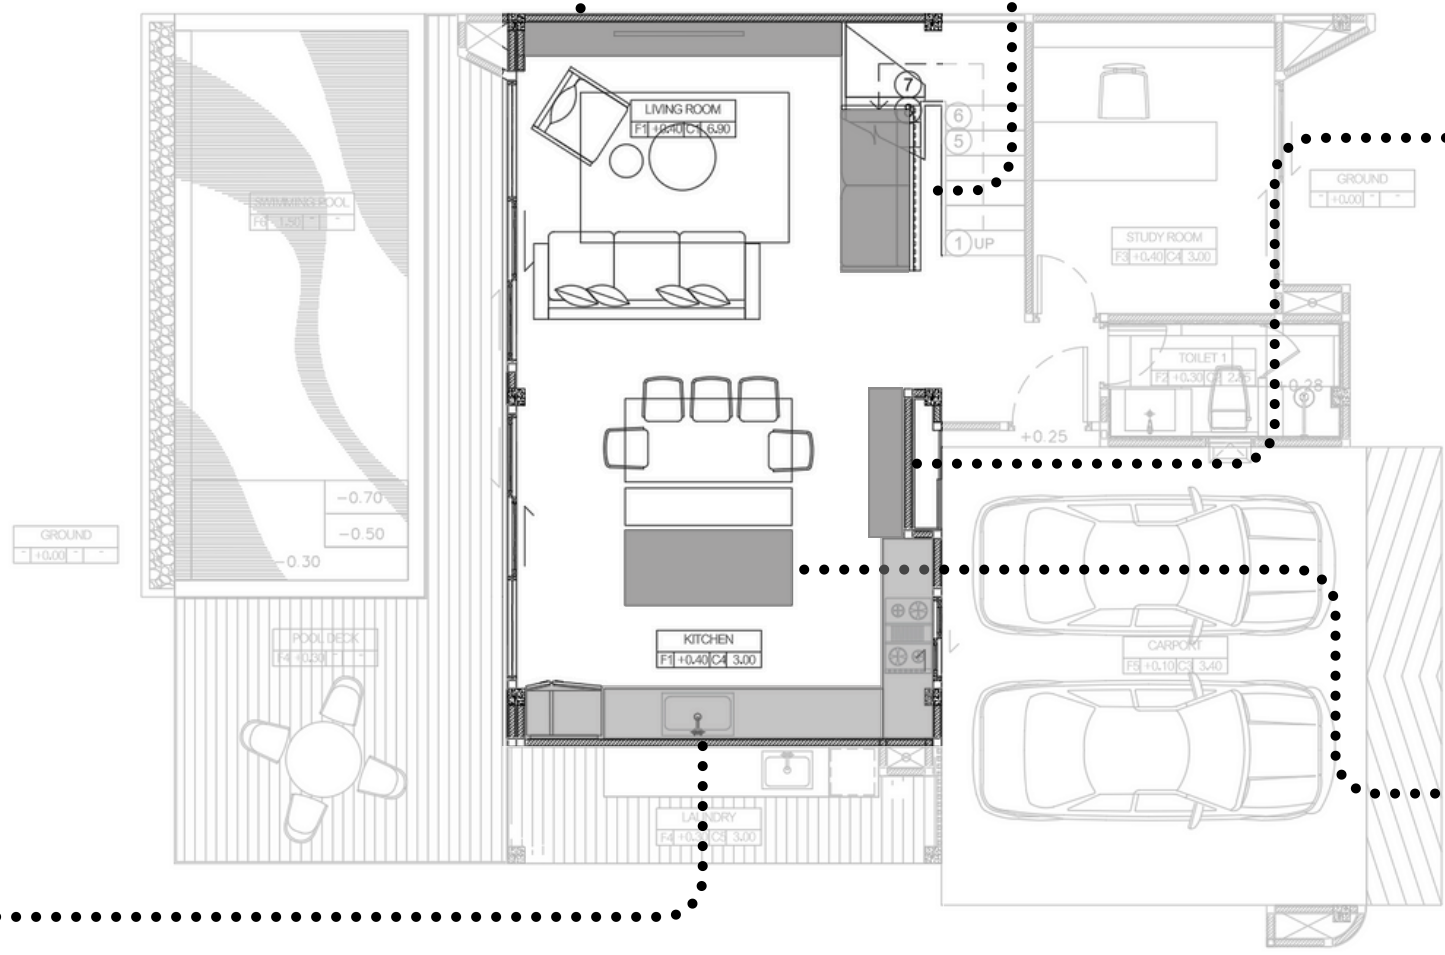

• PANEL PLUS_BRUNO ASH BX1

• PANEL PLUS_BRUNO ASH BX1

AIR COVER

• SYNTHETIC STONE MOCCA MUSHROOM

ISLAND

MATERIAL BOARD BUILT-IN
LIVINGROOM & DINING ROOM

LIVING ZONE
• SOFA CHAIR

LIVING ZONE
• COFFEE TABLE
• CARPET

LIVING ZONE
• SOFA

DINING ZONE
• DINING TABLE
• DINING CHAIR
• BENCH

MATERIAL BOARD FURNITURE LIVINGROOM & DINING ROOM

MATERIAL BOARD BUILT-IN & LOOSE FURNITURE

OFFICE

MATERIAL BOARD BUILT-IN
MASTER BEDROOM